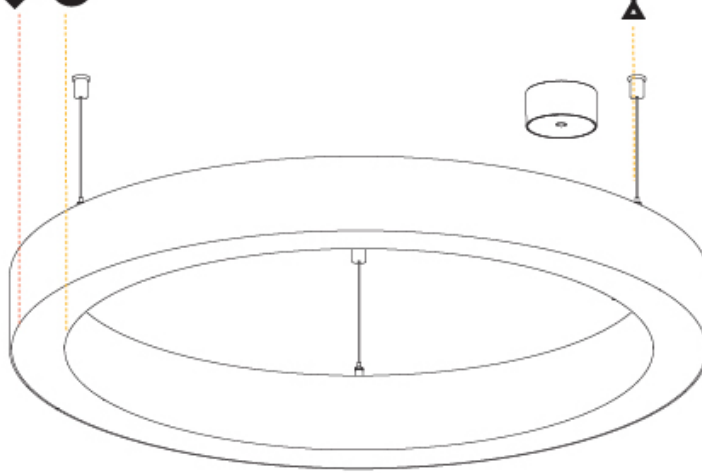

Ø 670mm 26 3/8"

Ø 800mm 31 1/2"

90mm 3 9/16"

PROJECT	_____
TYPE	_____
SPECIFIER	_____
QUANTITY	_____
DATE	_____

For Color / Finish Chart & Symbology see Appendix or product page downloadable area.

°K

Dimming	DP	DV	
	Phase	0-10V	
Color Temperature	30K	35K	°K
	3000K	3500K	
Diffuser	01	02	D
	Opal	Micro-Prism	
Suspension Cable Color and Length	..05	..10	Triangle symbol
	2000	6000	