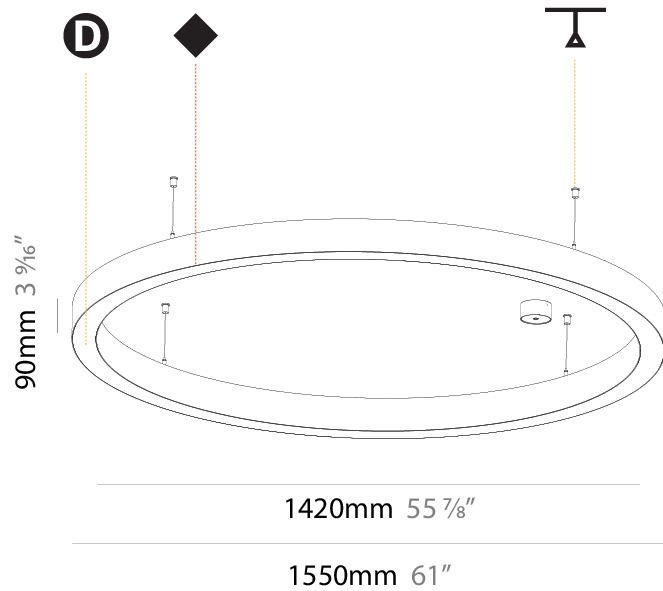

GENERAL

Series: Glorious
Subseries: Glorious Slim
Brand: Prolicht
Division: Architectural
Mounting Type: Suspension
Mounting Location: Ceiling
Subcategory: Ambient

PHYSICAL

Diameter (mm): 1550
Diameter (in): 61
Height (mm): 90
Height (in): 3 9/16
Max. Overall Height (mm): 2090
Max. Overall Height (in): 82 5/16
Light Distribution: Direct / Indirect
Weight (kg): 17.714
Weight (lbs): 37.71
Diffuser: [PMMA - Opal or Micro-Prism](#)
Fixture Finish: [SSR / BKV / CWI / CRY / HAB / UFT / ITA / RUA / FTG / MYG / LOD / PUS / FRO / FUP / KIA / POP / BLS / SPG / MEY / GOH / GUM / CHC / COM / ABZ / JAG / OBR / MOS / ROR](#)
Fixture Material: Aluminum
Cable Details: 2000mm or 6000mm Transparent Cable

ELECTRICAL

Lamp Type: LED (Zhaga Standard)
Input Wattage (W): 112 / 98
Total Output Wattage (W): 96 / 84
Dimming: [Tri-Mode (Non-Dimming and Phase Dimming (120Vac only) and 0-10V Dimming)](#)
Driver Included: Yes
Driver Location: Integrated
Driver Type: Constant Current - Universal
Driver Class: Class 2
Input Voltage (V): 120 - 277
Constant Current (MA): 350

LED

[Color Temperature (°K): 3000 / 3500 / 4000](#)
Max. Delivered Lumen (lm): 19660 / 20070 / 20480
CRI: >80 CRI
Lamp Life (hrs): 50000

OPTICAL

RATINGS AND CERTIFICATIONS

Certified By: Certified for North American Standards
IP rating: IP20